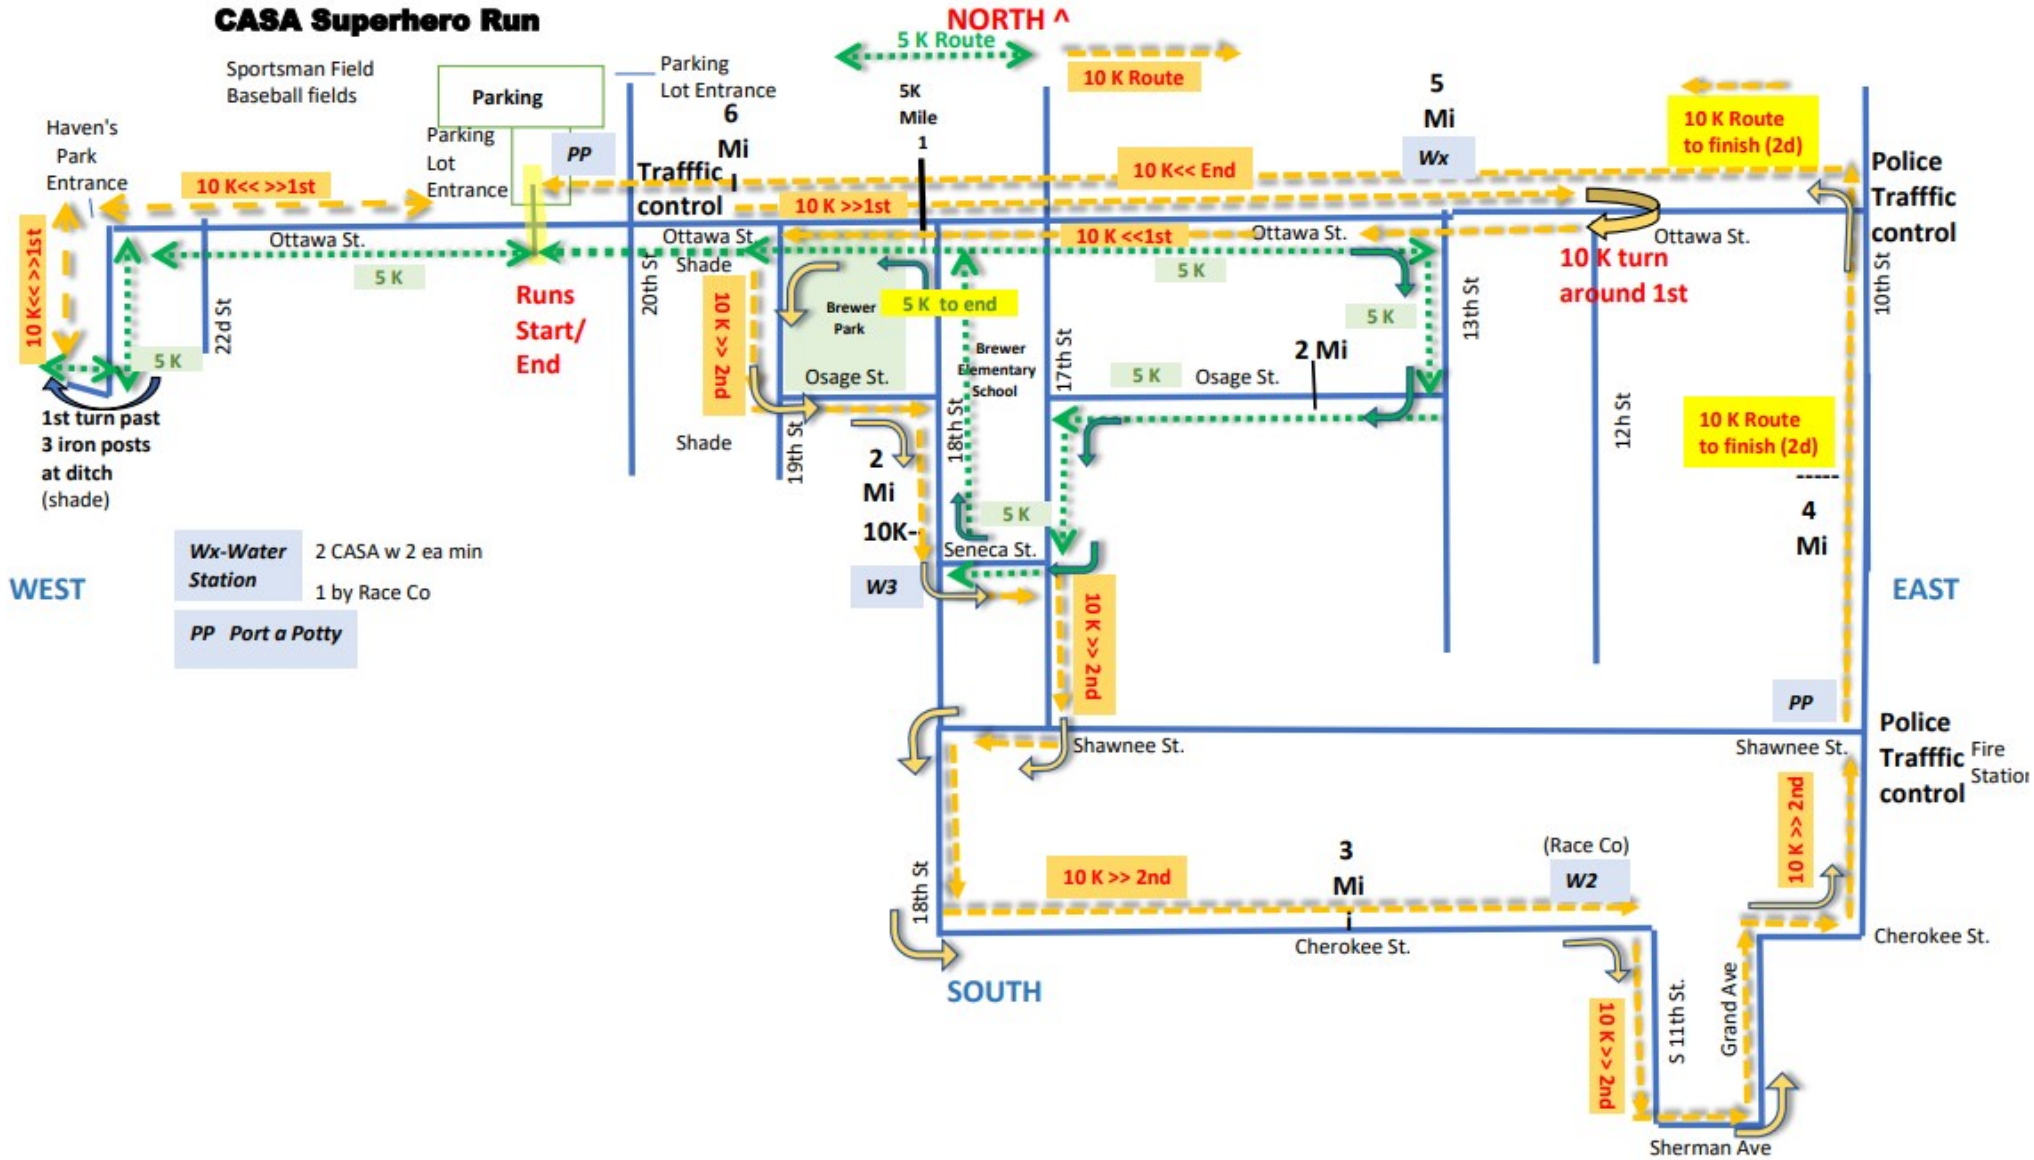

CASA Superhero Run

- Wx-Water Station** 2 CASA w 2 ea min
- 1 by Race Co
- PP Port a Potty**

WEST

EAST

SOUTH